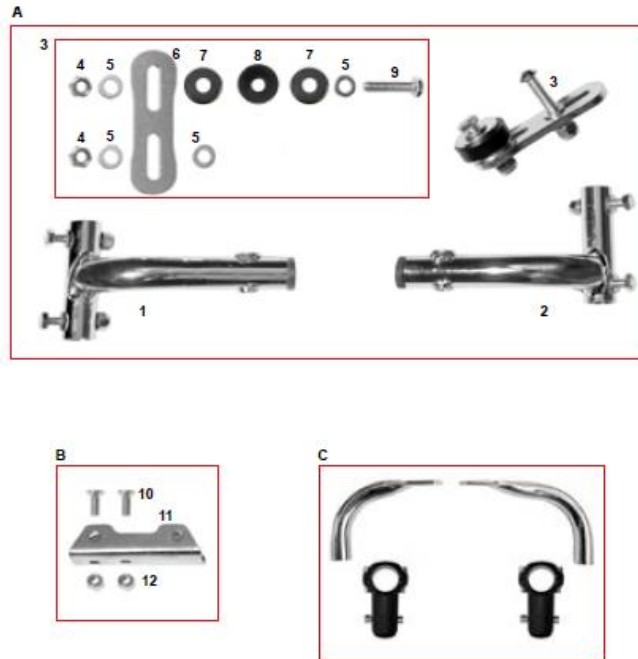

SUPPORTS

ES COD	ITEMS	ITEMS	PRICE (税込)
A FM0.01824	マフラーサポート ROTAX 08 (クランプレス)	Rotax Exhaust Support Complete	¥ 20,680
B FK0.01823	エキゾーストサポートクランプ Comp	Exhaust Supp.Connection Comp.	¥ 3,850
C FKN.05121		Tag exhaust support kit DD2 Ø30	
FKN.05122		Tag exhaust support kit DD2 Ø32	
FKN.05617		Exhaust support kit DD2 Ø30/32	
1 FM0.1824S	マフラーサポート Only DD	Tag Exhaust Supp.T Lf brake side	¥ 9,460
2 FM0.1824D	マフラーサポート Only ROTAX (R)	Tag Exhaust Supp. Rh engine side	¥ 9,460
3 FK0.01994		Exhaust Support Plate Rotax Kit	
4 AFN.00128		Nut M8 high self-locking	¥ 66
5 AFN.00350		Washer 8,5-16x1,5	
6 SZ0.01535		Exhaust Support Plate Rotax	
7 AFN.00125		Washer 10,5-30x2,5	
8 AFS.00088	サイレンサーブラケットラバー	Exhaust Cradle Rubber	¥ 660
9 AFN.00910		M 8x40 hexagonal head screw	
10 TSV.06X014		M 6x 14 Countersunk Head Screw	
11 FC0.01823		Forged Plates x Exhaust Supp.Rh+Lf	
12 AFN.00264		Nut M6 high self-locking