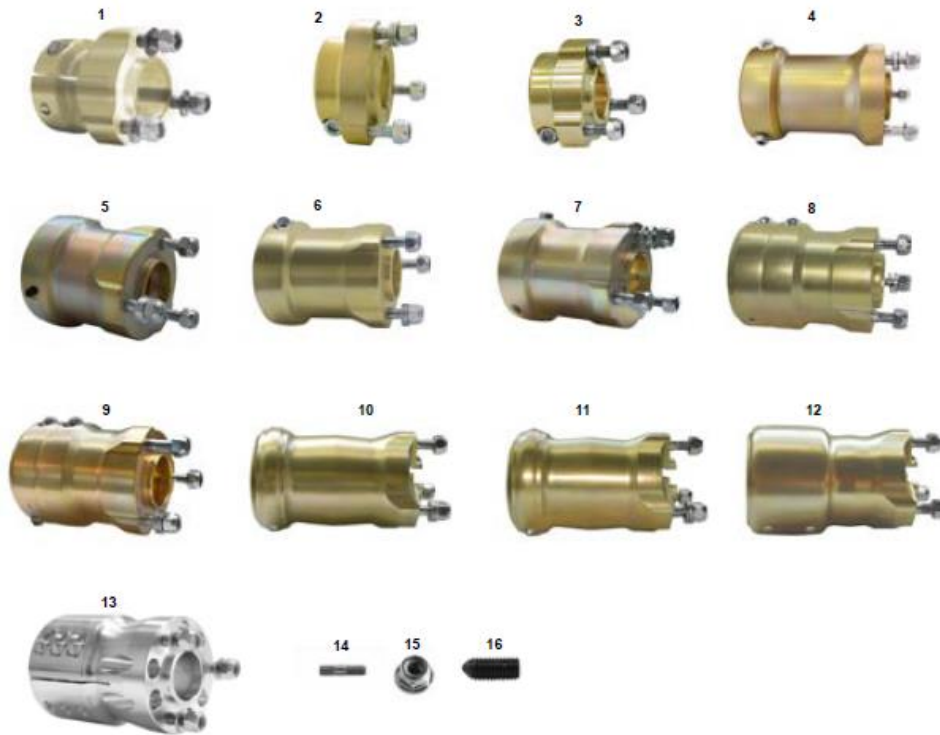

REAR WHEEL HUBS MG

ES COD	ITEMS	ITEMS	PRICE (税込)
1	FMG.00851	リアホイールハブ 25x75 GOLD	Al. Rear Wheel Hub 25x 75 Gold Comp. ￥ 12,980
2	FMG.00930	リアホイールハブ 30x35 GOLD	Al. Rear Wheel Hub 30x 35 Gold Comp. ￥ 12,320
3	FMG.00850	リアホイールハブ 30x40 GOLD	Al. Rear Wheel Hub 30x 40 Gold Comp. ￥ 12,320
4	FMG.06194		Al. Rear Wheel Hub 40x 105 R-Line
5	FMG.05539		Magnesium rear hub 50x85 R2.0 alu gold compl.
6	AFS.05689	MAG リアホイールハブ 50x95 R2	Magnesium rear hub 50x95 R 2.0 ￥ 28,050
7	FMG.05540		Magnesium rear hub 50x95 R2.0 alu gold compl
8	AFS.05690	MAG リアホイールハブ 50x105 R-LINE/2H	Magnesium rear hub 50x105 R2.0 2 screw ￥ 31,900
9	FMG.05541		Mag. rear hub 50x105 R2.0 alu flang gold compl. 2 scr.
10	AFS.03696	MAG リアホイールハブ 50x115 R-LINE	Magn. Rear Hub 50x 115 R-Line ￥ 29,040
11	AFS.03477	MAG リアホイールハブ 50x120 R-LINE	Magn. Rear Hub 50x 120 R-Line ￥ 29,480
12	AFS.04155	MAG リアホイールハブ 50x120 2S R-LINE	Magn. Rear Hub 50x 120 R-Line 2 Screws ￥ 36,520
13	FMG.02659	DWT リアホイールハブ Mag 50x116 3screw	MG Rear Hub 50X116 3 Screws ￥ 42,240
14	AFS.00126	ホイールハブスタットホルト M8	Prisoner M8 ￥ 330
15	AFN.05230		High flanged self-locking M8 nut
16	AFN.02640	イモネジ M6X16	Grub screw M6x16 std ￥ 770