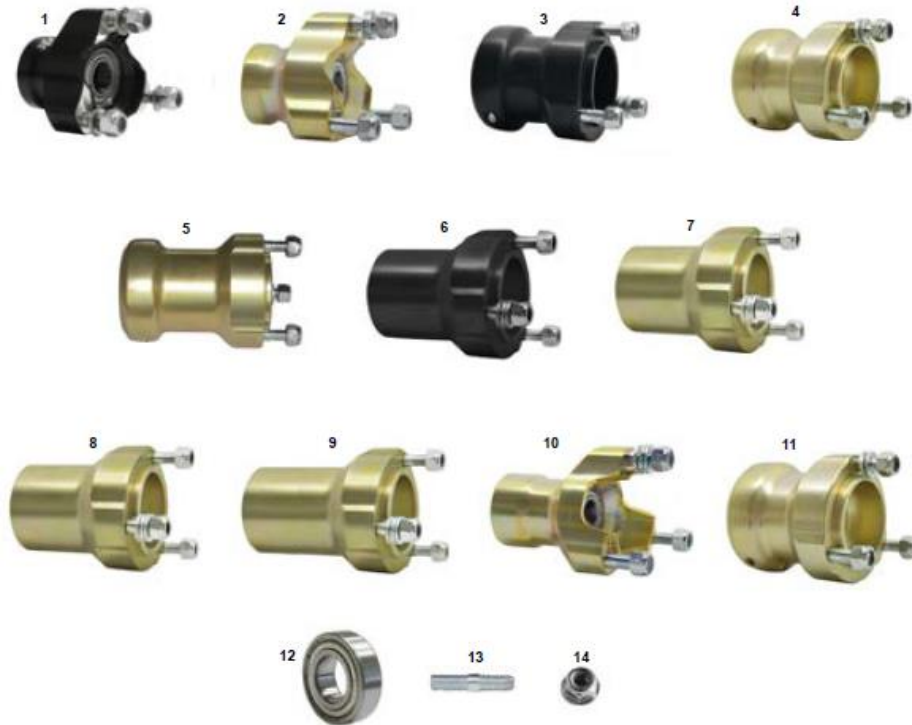

FRONT WHEEL HUBS

ES COD	ITEMS	ITEMS	PRICE (税込)
1	FMN.00840	Front hub DD 17 short complete	
2	FMG.00840	Front hub OKJ 17 short gold complete	¥ 14,300
3	FMN.05666	Front hub KZ 40x80 R2.0 al. black compl	
4	FMG.05666	Front hub KZ 40x80 R2.0 alu. gold compl.	¥ 26,400
5	AFS.05688	Front hub KZ 40x96 R2.0 magn.	
6	FMN.05664	Front hub Kf 25x80 R2.0 alu. black compl.	
7	FMG.05664	Front hub Kf 25x80 R2.0 alu. gold compl.	
8	AFS.05685	Front hub OK 25x82 R2.0 magn	¥ 28,050
9	AFS.05686	Front hub OK 25x93 R2.0 magn	¥ 28,050
10	FMG.05452	Alu front hub 17 med double bearing compl	¥ 14,300
11	AFS.05687	Magnesium front hub KZ 40x80 R2.0 MG	¥ 28,050
12	AFN.00008	Bearing 6003 Front Hub	¥ 660
		Bearing front hub Ø25	¥ 1,320
		Bearing 6805 Front Wheel Hub Ø25	¥ 1,320
13	AFS.00126	Prisoner M8	¥ 330
14	AFN.05230	High flanged self-locking M8 nut