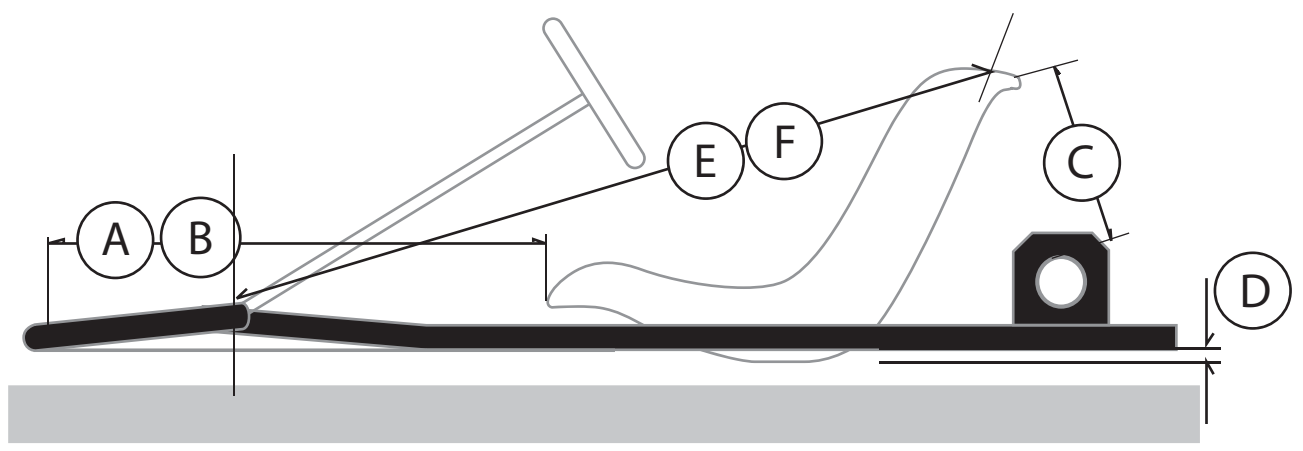

## SEAT SETTING

model 2016 -  
 KT2 / ROAD REBEL KZ /  
 GEM STAR / BLACK WHEEL

(A)	640 - 645	mm
(B)	650 - 655	mm
(C)	200 - 210	mm
(D)	5	mm
(E)	1030 - 1040	mm
(F)	1050 - 1060	mm

Memo

---

---

---

---