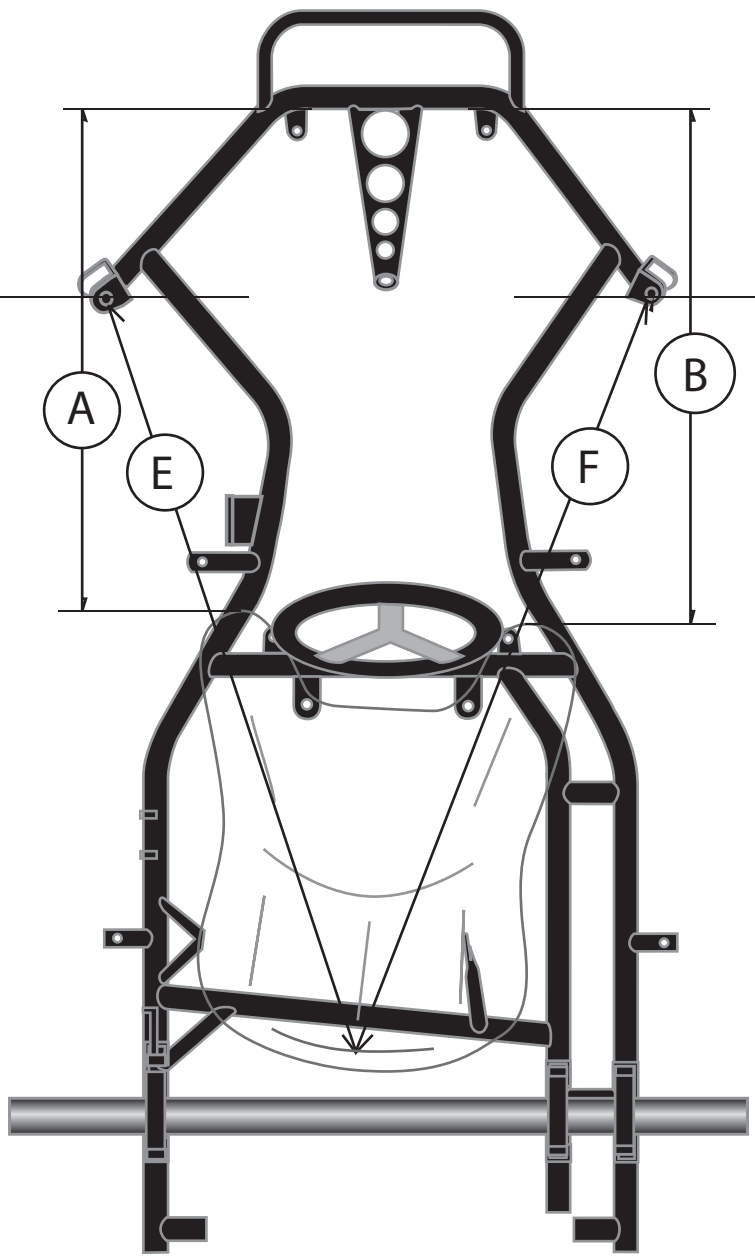

## SEAT SETTING

model 2016 -  
 KT2 / ROAD REBEL KZ /  
 GEM STAR / BLACK WHEEL

(A)	640 - 645	mm
(B)	650 - 655	mm
(C)	200 - 210	mm
(D)	5	mm
(E)	1030 - 1040	mm
(F)	1050 - 1060	mm

Memo

---

---

---

---