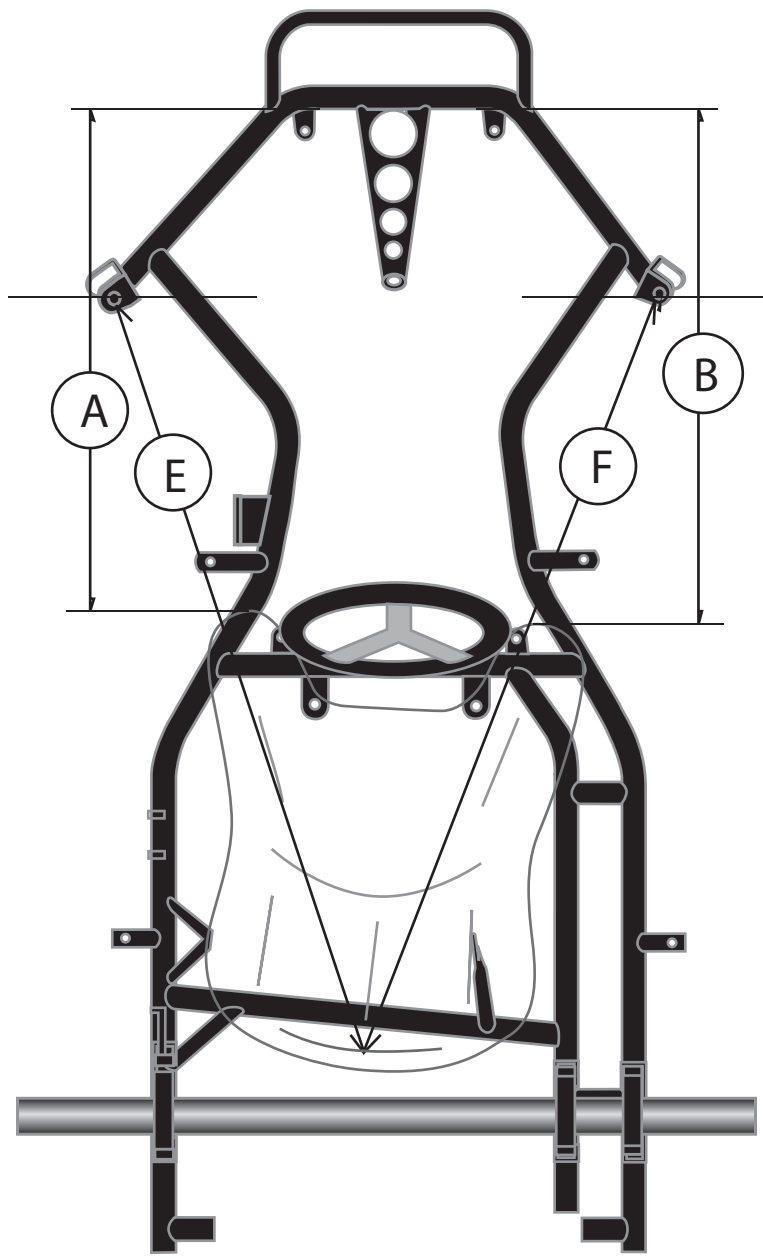

SEAT SETTING

model
 KT2 / GEM STAR /
 BLACK WHEEL

| | | |
|-----|-------------|----|
| (A) | 610 | mm |
| (B) | 620 | mm |
| (C) | 195 - 200 | mm |
| (D) | 5 | mm |
| (E) | 1020 - 1030 | mm |
| (F) | 1040 - 1050 | mm |