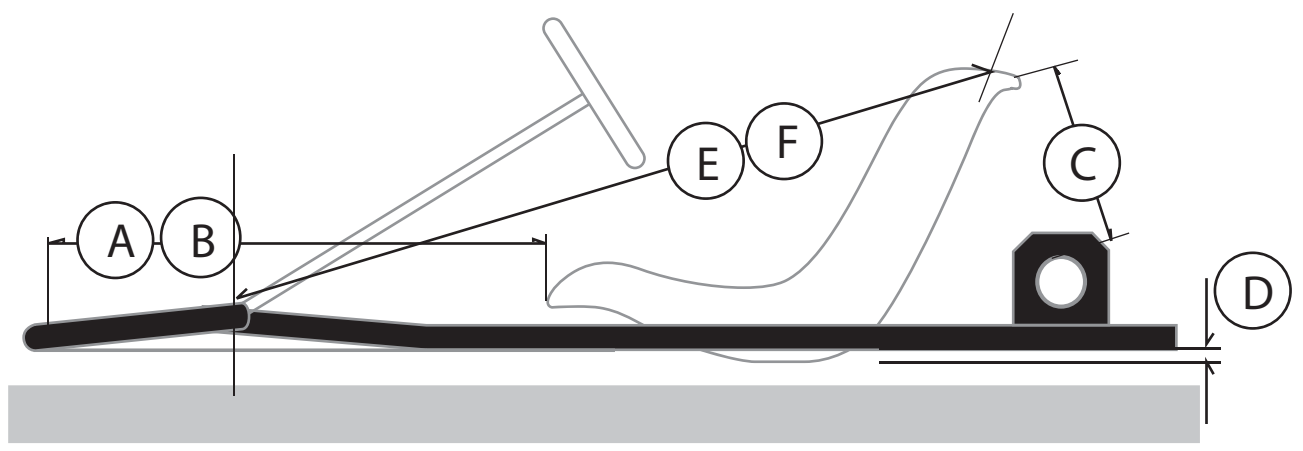

SEAT SETTING

model
 KT2 / GEM STAR /
 BLACK WHEEL

| | | |
|-----|-------------|----|
| (A) | 610 | mm |
| (B) | 620 | mm |
| (C) | 195 - 200 | mm |
| (D) | 5 | mm |
| (E) | 1020 - 1030 | mm |
| (F) | 1040 - 1050 | mm |