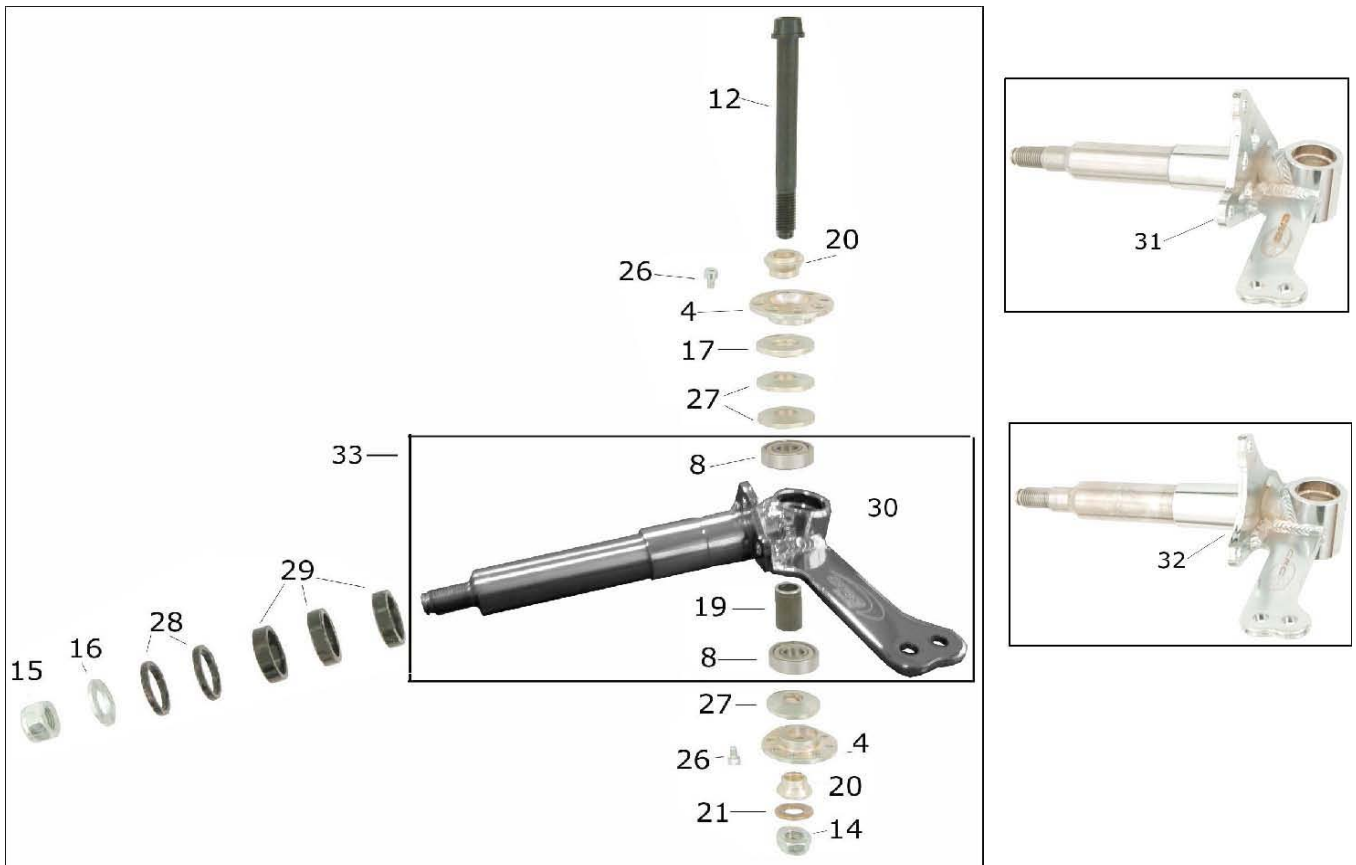

ES COD	ITEMS	ITEMS	税込価格
19 SBN.01605	キングピンカラー D10	STUB Axle Spacer x D10	¥368
20 FZ0.01707	キングピンブッシング D10	SHORT SPHERICAL Bushing Cam	¥1,575
21 AFN.01637*	キングピンワッシャー 10.5×22×2	WASHER 10,5-22x2	¥42
22 FAN.00068	ホイールカラー D17/4mm BLK	STUB Axle Spacer 17 4mm Black	¥410
23 FAN.00066	ホイールカラー D17/8mm BLK	STUB Axle Spacer 17 8mm Black	¥431
26 AFN.00278*	アライメントスクリュー M4×6	M 4 x 6 Conical Head Screw	¥53
27 FZ0.01719	ナックルアジャストスペーサー D10/6mm	STUB AxleSpacer10 -28x 6 Con.	¥483
27 FZ0.01770	ナックルアジャストスペーサー D10/3mm	STUB AxleSpacer10 -28x 3 Con.	¥483
28 FAN.01738	ホイールカラー D25/4mm BLK	STUB Axle Spacer 25 4mm Black	¥756
29 FAN.01739	ホイールカラー D25/8mm BLK	STUB Axle Spacer 25 8mm Black	¥1,008
30 SC0.1864D		STUB Axle V06 CRG 10-25 R Ch	
30 SC0.1864S		STUB Axle V06 CRG 10-25 L Ch	
31 SC0.1752D		STUB Axle V04 CRG 10-25 RH Ch	
31 SC0.1752S		STUB Axle V04 CRG 10-25 LF Ch	
31 FM0.1752D	ナックル V04 D25/R Assy	STUB Axle V04 CRG 10-25 RH Co	¥27,300
31 FM0.1752S	ナックル V04 D25/L Assy	STUB Axle V04 CRG 10-25 LF Co	¥27,300
32 SC0.1753D		STUB Axle V05 CRG 10-25 RH Ch	
32 SC0.1753S		STUB Axle V05 CRG 10-25 LF Ch	
32 FM0.1753D	ナックル 125 V05/UP D25/R Assy	STUB Axle V05 CRG 10-25 RH Co	¥27,300
32 FM0.1753S	ナックル 125 V05/UP D25/L Assy	STUB Axle V05 CRG 10-25 LF Co	¥27,300
30 FM0.1864D	ナックル V06 10-25/R Assy	STUB Axle V06 CRG 10-25 R Co	¥25,200
30 FM0.1864S	ナックル V06 10-25/L Assy	STUB Axle V06 CRG 10-25 L Co	¥25,200