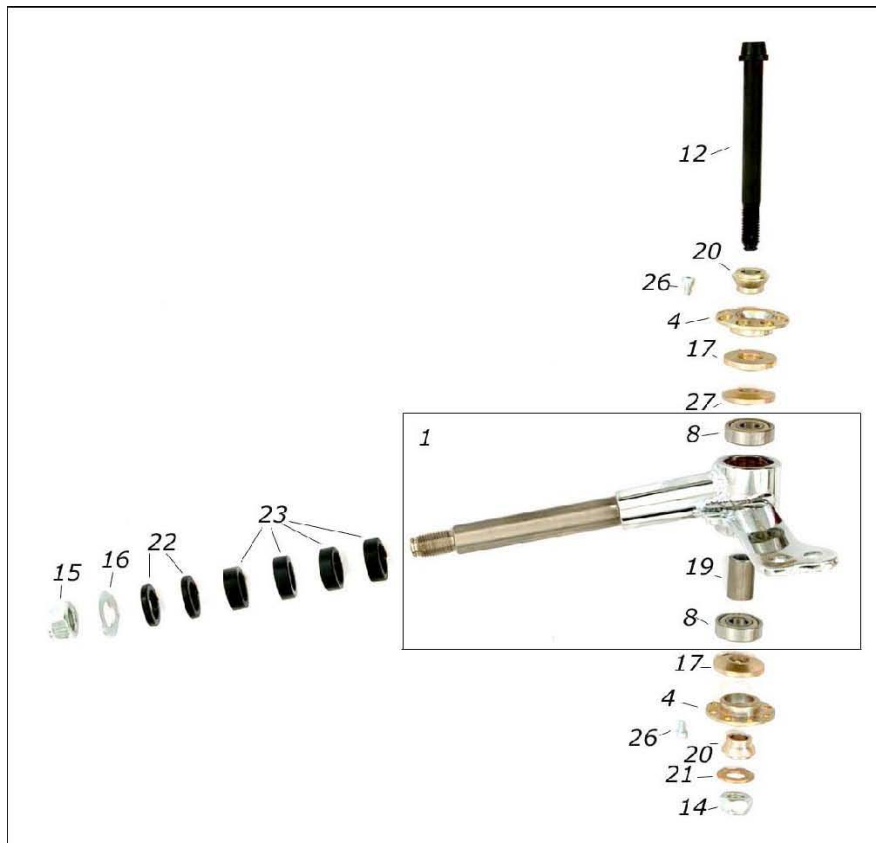

77

ES COD	ITEMS	ITEMS	税込価格
FM0.1598D	ナックル 100 D10-17/R Assy	STUB Axle 100 CRG 10-17 RH Co	¥22,050
1 FM0.1598S	ナックル 100 D10-17/L Assy	STUB Axle 100 CRG 10-17 LF Co	¥22,050
FM0.1685D	ナックル UP D10/R Assy	STUB Axle UP CRG 10-17 RH Co	¥24,150
FM0.1685S	ナックル UP D10/L Assy	STUB Axle UP CRG 10-17 LF Co	¥24,150
FM0.1626D	ナックル V04 D10/R Assy	STUB Axle V04 CRG 10-17 RH Co	¥24,150
FM0.1626S	ナックル V04 D10/L Assy	STUB Axle V04 CRG 10-17 LF Co	¥24,150
4 FZ0.01603	ナックルアライメントアジャスト D10/8H	8 Hole Spherical Cam	¥2,520
5 FL2.1601S	ナックルアライメントアジャスト D10/4H/L	CASTER Left 4H D10	¥2,730
5 FL2.1601D	ナックルアライメントアジャスト D10/4H/R	CASTER Right 4 H D10	¥2,730
8	ナックルベアリング 6000ZZ	BEARING 6000 Stub Axle D10	¥525
10 SC0.1598S		STUB Axle 100 CRG 10-17 RH Ch	
10 SC0.1598D		STUB Axle 100 CRG 10-17 LF Ch	
11 SC0.1685S		STUB Axle UP CRG 10-17 RH Ch	
11 SC0.1685D		STUB Axle UP CRG 10-17 LF Ch	
11 SC0.1626S		STUB Axle V04 CRG 10-17 RH Ch	
11 SC0.1626D		STUB Axle V04 CRG 10-17 LF Ch	
12 FBN.01608	キングピン 10x110 BLK	STUB Axle Bolt 10x100 Black	¥1,365
14 AFN.00657*		NUT M10 Low Self-Locking	
15 AFN.00058	ナックルナット M14x1.5	NUT M14 x 1,5 Self-locking	¥242
16 AFN.01564	ナックルナットワッシャー 15 x 29.5 x 2.5	WASHER 15 -29,5x2,5	¥263
17 FZ0.01607	ナックルアジャストガイド D10/6mm	STUB AxleSpacer10 -28x 6 Pla.	¥410
17 FZ0.01769	ナックルアジャストガイド D10/3mm	STUB AxleSpacer10 -28x 3 Pla.	¥410
18 FZ0.01602	ナックルアライメントアジャスト D10/1H/C	SPHERICAL Fixed Cam	¥2,520